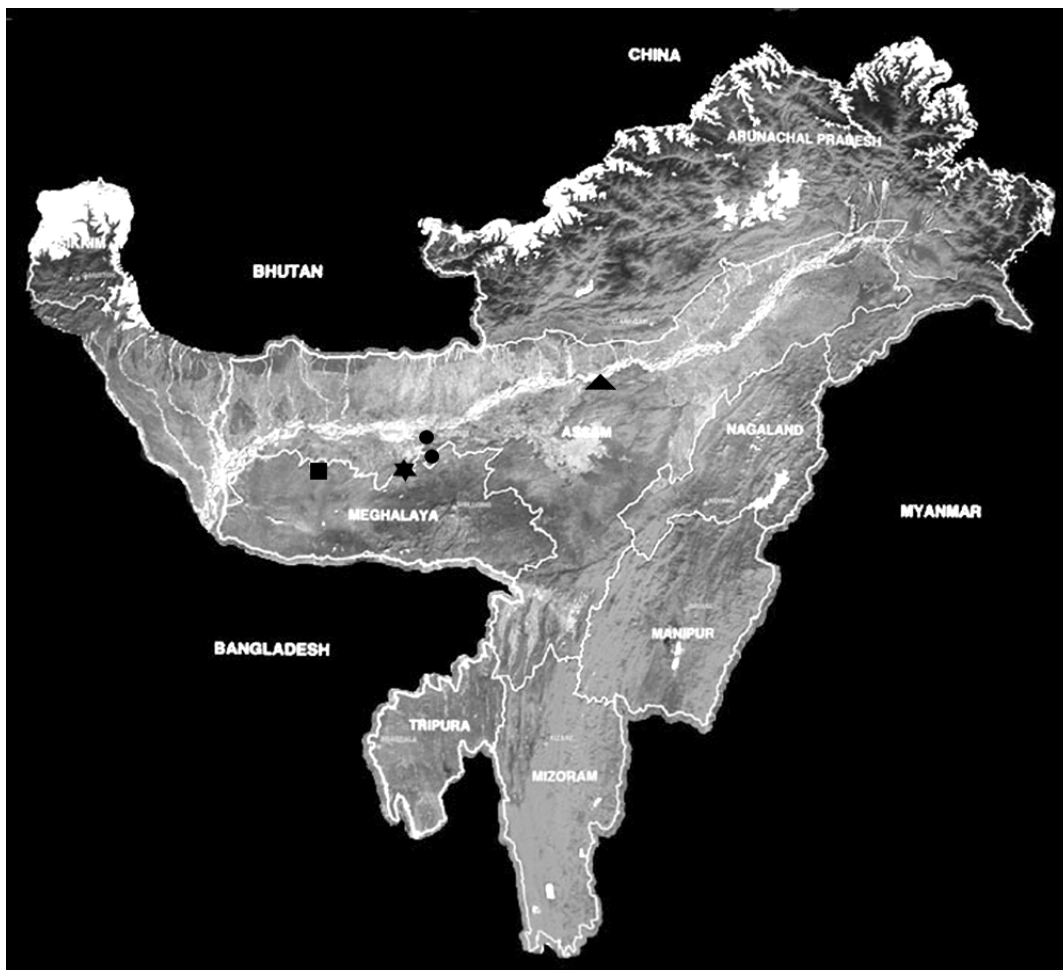

RANGE EXTENSION OF ASSAMESE DAY GEKKO *CNEMASPIS ASSAMENSIS* DAS AND SENGUPTA (SAURIA: GEKKONIDAE)

Abhijit Das and M. Firoz Ahmed

Main article in Zoos' Print Journal 22(6): 2720; Manuscript 1513a; ©Zoo Outreach Organisation; www.zoosprint.org

Image 1. Cnemaspis assamensis, a gravid female. Photo: M. Firoz Ahmed

*Image 2. Known distribution of *C. assamensis* and *C. jerdonii* (Black square) in northeastern India. Black star- type locality, Black circles- Garbhanga (bottom) and Guwahati, and Black triangle- Kaziranga National Park, the new range extension*