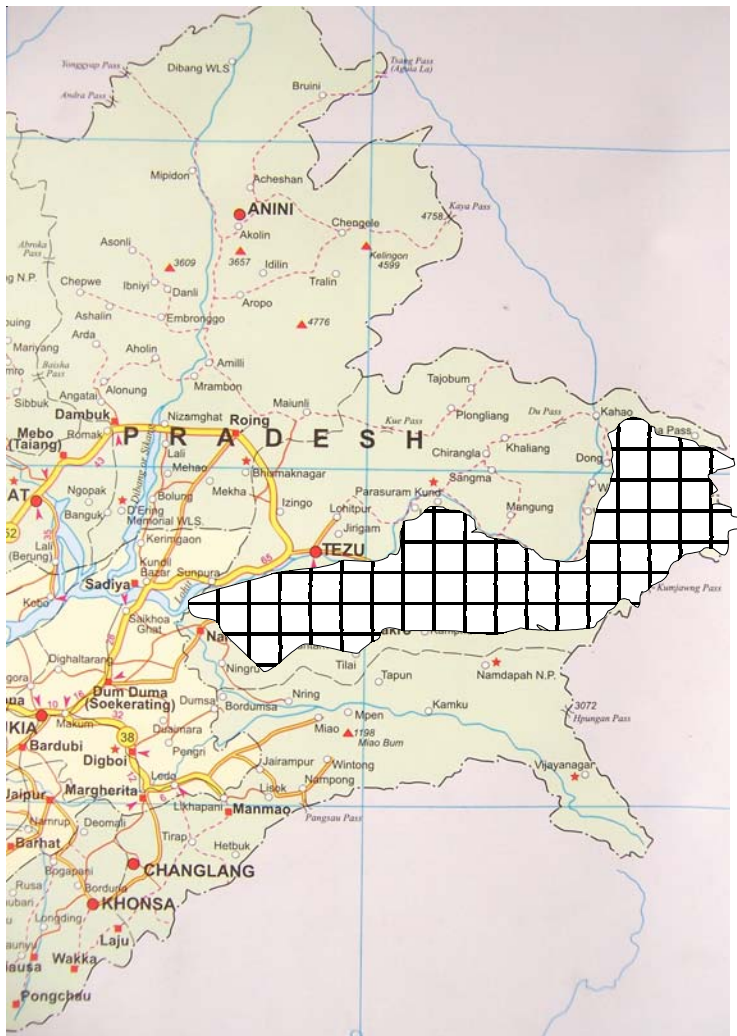

FIRST DISTRIBUTION RECORDS OF THE EASTERN HOOLOCK GIBBON *Hoolock hoolock leuconedys* FROM INDIA

J. Das, J. Biswas, P.C. Bhattacharjee and S.M. Mohnot

Main article in Zoos' Print Journal 21(7): 2316-2320; Manuscript 1530; ©Zoo Outreach Organisation; www.zoosprint.org

Image 1. Adult female Western Hoolock Gibbon *Hoolock hoolock*. Coat colour uniform throughout.

Image 2. White perputial tuft of the adult male Eastern Hoolock Gibbon *Hoolock hoolock leuconedys*.

Image 4. Adult female Eastern Hoolock Gibbon *Hoolock hoolock leuconedys*. Coat colour not uniform. Lower arms and legs, particularly hands and feet are lighter in colour.

Image 3. Adult male eastern subspecies of Hoolock Gibbon *Hoolock hoolock leuconedys*. Eye brows are distinctly separated and beard is white.

Image 5. Distribution range of the Eastern Hoolock Gibbon *Hoolock hoolock leuconedys* in India (based on present survey)