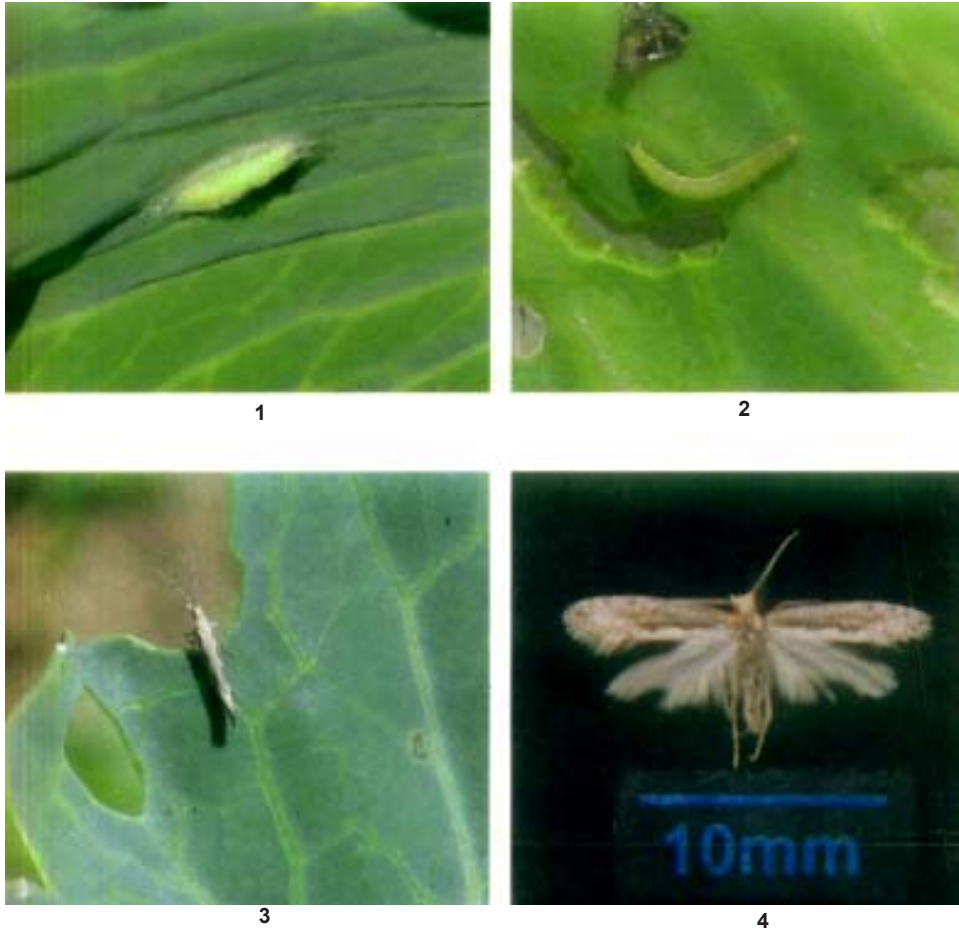

**TAXONOMIC STUDIES ON THE VEGETABLE PEST OF GENUS *PLUTELLA* SCHRÄNK
(PLUTELLIDAE: LEPIDOPTERA) FROM NORTHWESTERN INDIA
P.C. Pathania and H.S. Rose**

Main article in Zoos' Print Journal 20(7): 1927-1929; Manuscript 1322; ©Zoo Outreach Organisation; www.zoosprint.org

**Images 1-4. *Plutella xylostella* Linnaeus
1 - Pupa; 2 - Larva; 3 - Adult: sitting posture; 4 - Adult: stretched**